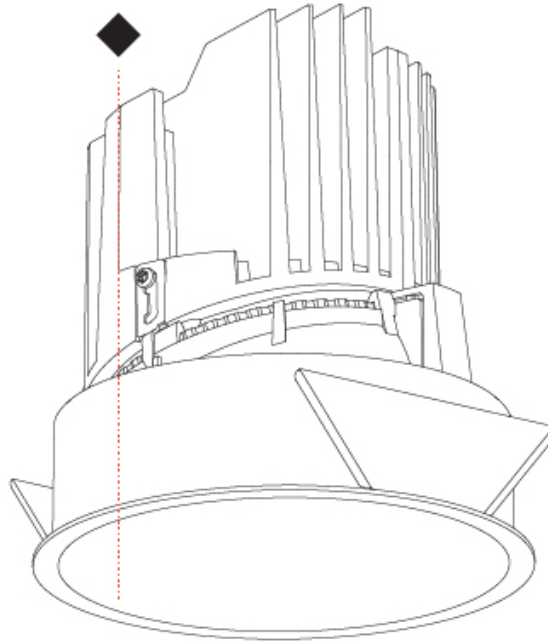

BIONIQ ROUND DEEP RECESSED

A35278-

PROJECT

TYPE

SPECIFIER

QUANTITY

DATE

A